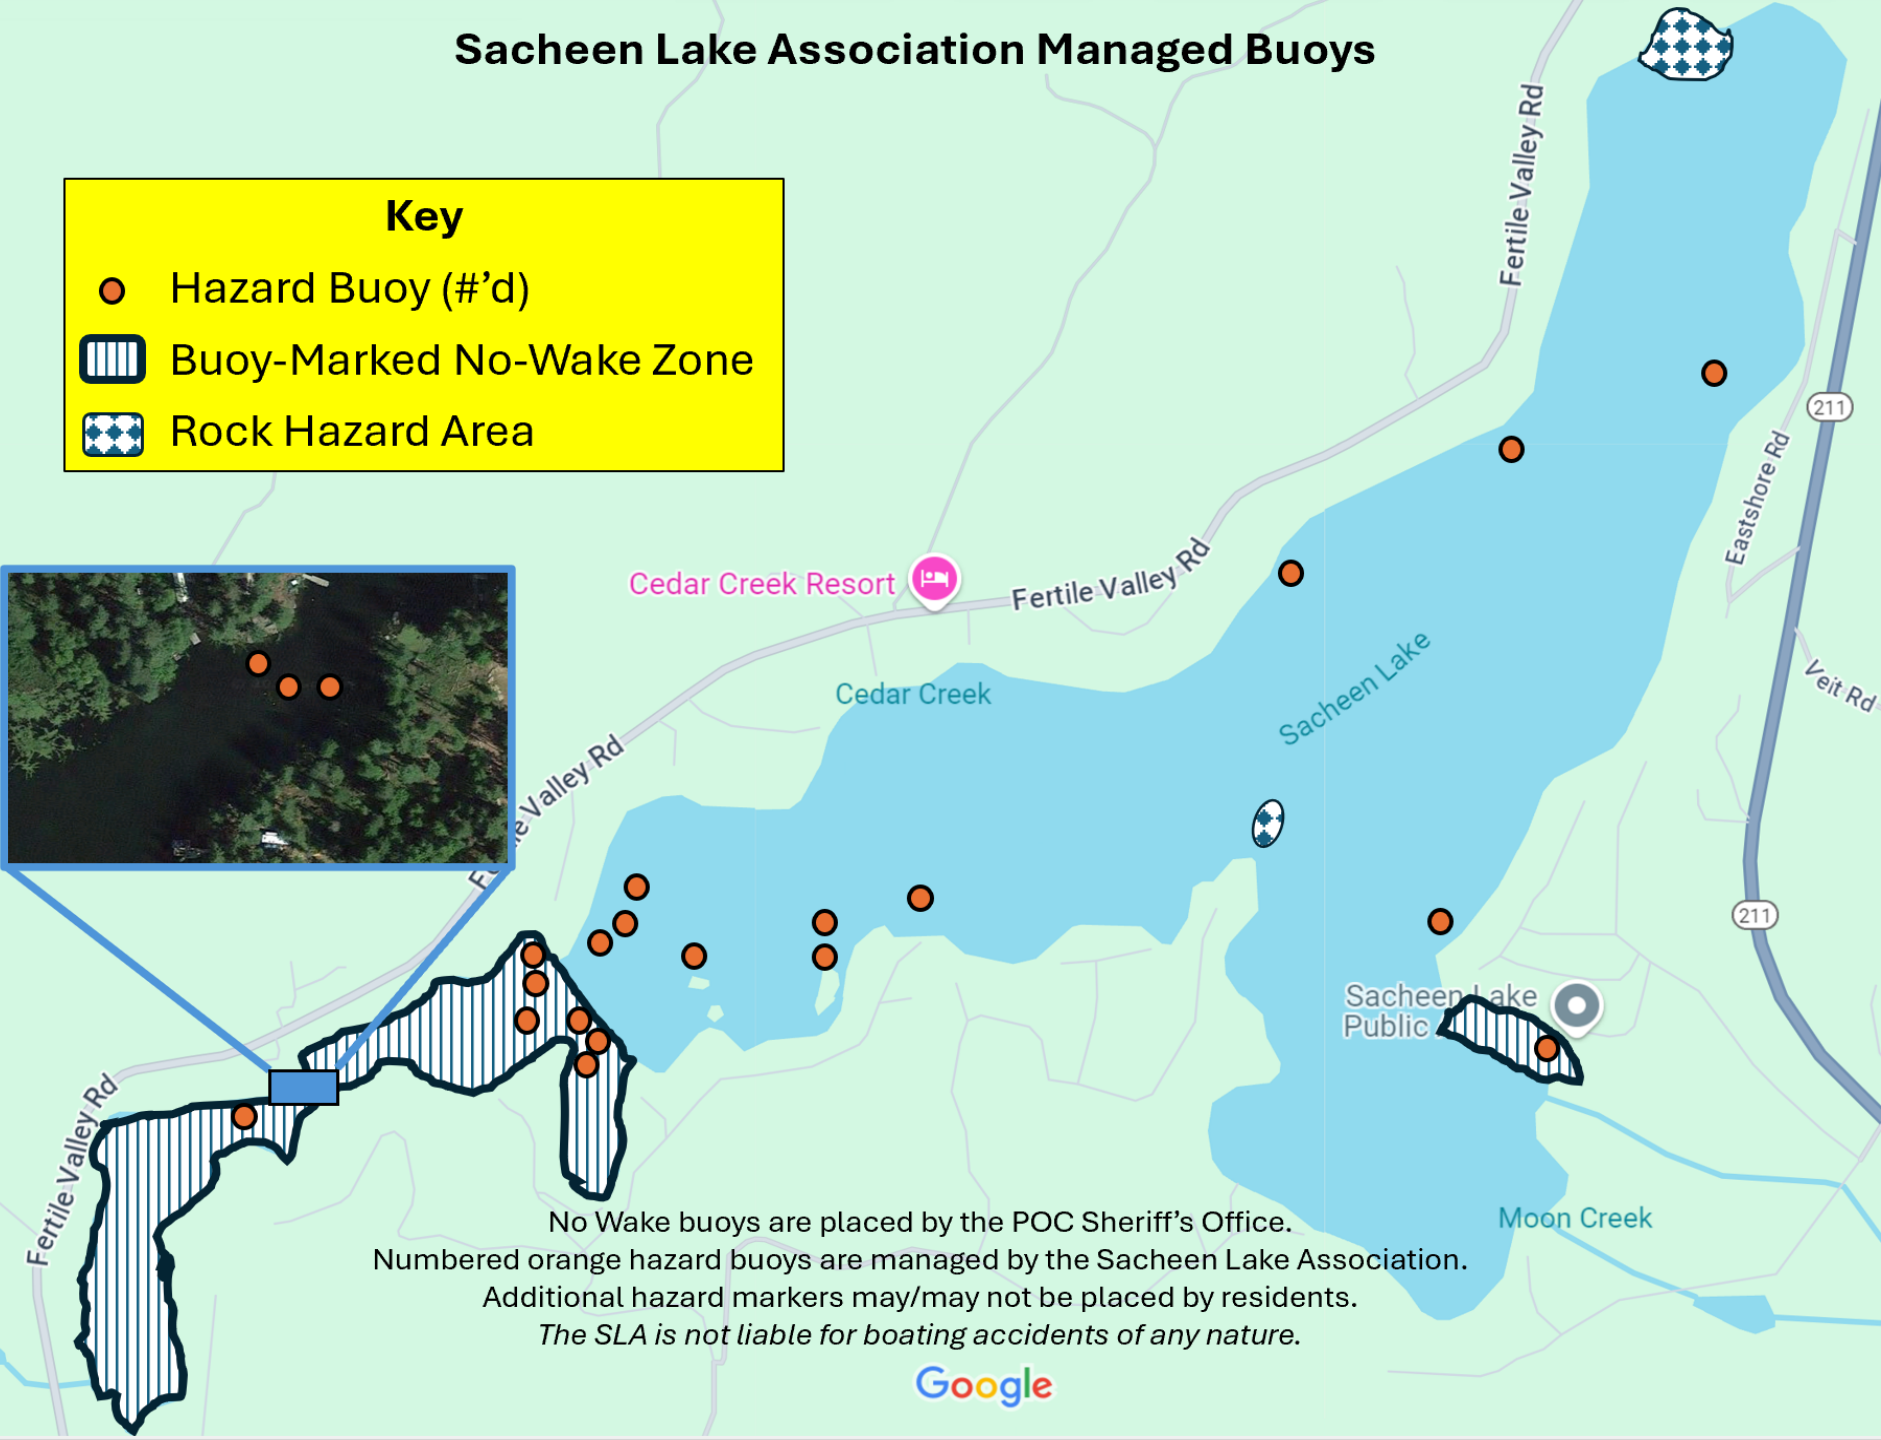

# Sacheen Lake Association Managed Buoys

## Key

- Hazard Buoy (#'d)
- ▨ Buoy-Marked No-Wake Zone
- ◻ Rock Hazard Area

No Wake buoys are placed by the POC Sheriff's Office.  
Numbered orange hazard buoys are managed by the Sacheen Lake Association.  
Additional hazard markers may/may not be placed by residents.  
*The SLA is not liable for boating accidents of any nature.*